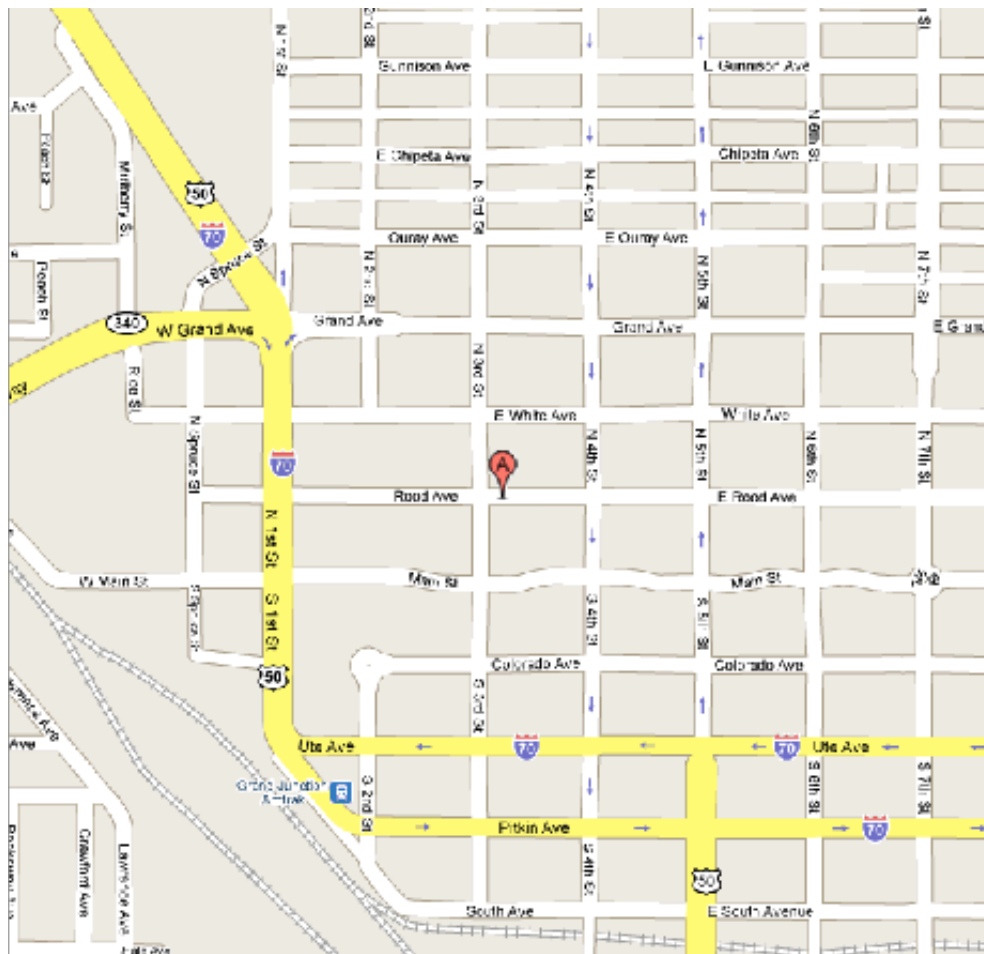

Where in the WORLD is MVM Mortgage?

MVM Mortgage Group
321 Rood Avenue, #200
Grand Junction, CO 81501
970-263-0645

Here are the directions:

We are located between 3rd and 4th Streets on Rood Avenue. Look for a big blue and white building with a purple awning on the South side of Rood Avenue.

Free parking is the first lot just West of the building.

Look up and wave to us from your parking space.

Enter under the purple awning - you will enter GJ Therapies. Feel free to get a quick workout or massage prior to coming up the stairs!